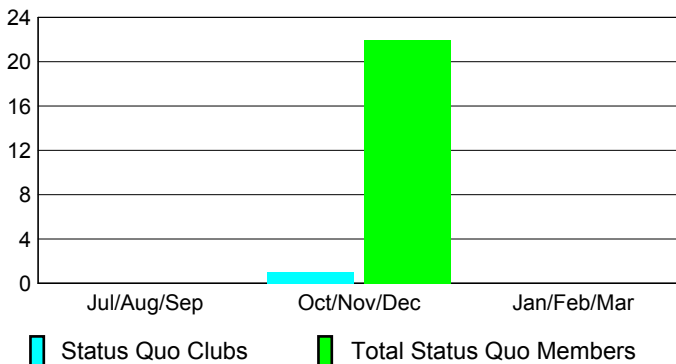

**Club Results 2012-2013**

Goal, New, Dropped, Gain/Loss

**Comparison of Club Gain/Loss**

Current Year Compared to the Previous Year

**YTD Status Quo Clubs 2012-2013**

Status Quo Clubs Compared to Status Quo Members

**MEMBERSHIP**

Membership Results  
2012-2013

Membership  
2011-2012

Month	Net Memb Goal	Actual New Memb	Actual Dropped Memb	Gain/Loss of Memb	Gain/Loss of Memb
Jul/Aug/Sep		255	-108	147	139
Oct/Nov/Dec		171	-220	-49	68
Jan/Feb/Mar					90
<b>Totals</b>		<b>426</b>	<b>-328</b>	<b>98</b>	<b>297</b>