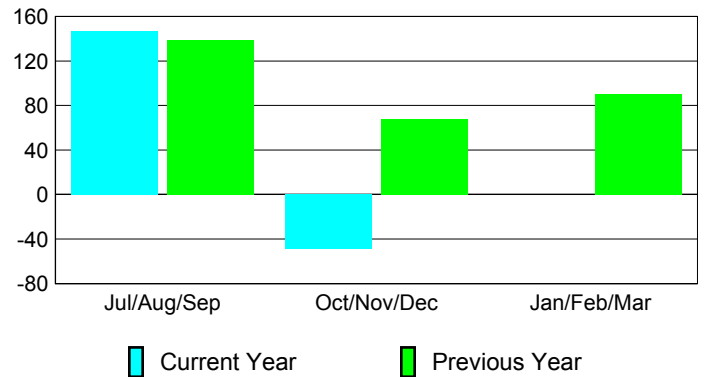

**Club Results 2012-2013**

Goal, New, Dropped, Gain/Loss

**Comparison of Club Gain/Loss**

Current Year Compared to the Previous Year

**YTD Status Quo Clubs 2012-2013**

Status Quo Clubs Compared to Status Quo Members

**MEMBERSHIP**

Membership Results  
2012-2013

Membership  
2011-2012

Month	Net Memb Goal	Actual New Memb	Actual Dropped Memb	Gain/Loss of Memb	Gain/Loss of Memb
Jul/Aug/Sep		255	-108	147	139
Oct/Nov/Dec		171	-220	-49	68
Jan/Feb/Mar					90
<b>Totals</b>		<b>426</b>	<b>-328</b>	<b>98</b>	<b>297</b>

**Membership Results 2012-2013**

Goal, New, Dropped, Gain/Loss

**Comparison of Membership Gain/Loss**

Current Year Compared to the Previous Year

**Gender Comparison 2012-2013**

Jul/Aug/Sep

Oct/Nov/Dec

Jan/Feb/Mar