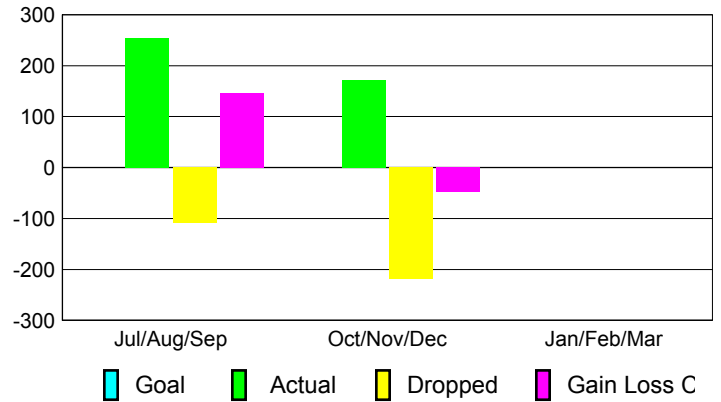

**Club Results 2012-2013**

Goal, New, Dropped, Gain/Loss

**Comparison of Club Gain/Loss**

Current Year Compared to the Previous Year

**YTD Status Quo Clubs 2012-2013**

Status Quo Clubs Compared to Status Quo Members

**MEMBERSHIP**

Membership Results  
2012-2013

Membership  
2011-2012

Month	Net Memb Goal	Actual New Memb	Actual Dropped Memb	Gain/Loss of Memb	Gain/Loss of Memb
Jul/Aug/Sep		255	-108	147	139
Oct/Nov/Dec		171	-220	-49	68
Jan/Feb/Mar					90
<b>Totals</b>		<b>426</b>	<b>-328</b>	<b>98</b>	<b>297</b>

**Membership Results 2012-2013**

Goal, New, Dropped, Gain/Loss

**Comparison of Membership Gain/Loss**

Current Year Compared to the Previous Year

**Gender Comparison 2012-2013**

Jul/Aug/Sep

Oct/Nov/Dec

Jan/Feb/Mar