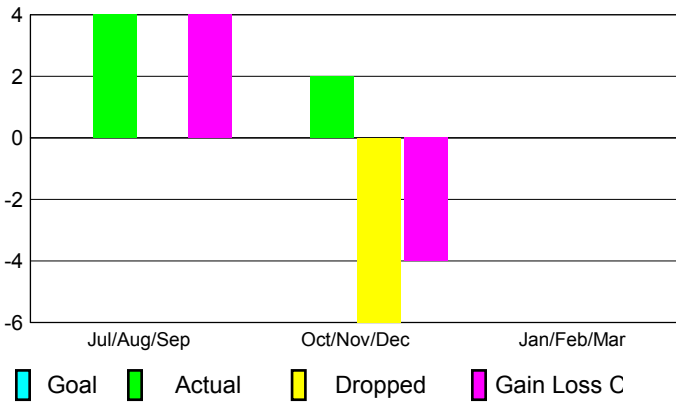

2012-2013 GMT Reports for District (or Undistricted) **District 324B4**

GMT: **M NAGARAJAN**

Location: **INDIA**

GMT CA: **6**

**CLUBS**

Club Results  
2012-2013

Clubs  
2011-2012

Month	New Club Goal	Actual New Clubs	Actual Dropped Clubs	Gain/Loss of Clubs	Gain/Loss of Clubs
Jul/Aug/Sep		4	0	4	2
Oct/Nov/Dec		2	-6	-4	1
Jan/Feb/Mar					3
<b>Totals</b>		<b>6</b>	<b>-6</b>	<b>0</b>	<b>6</b>

**Club Results 2012-2013**

Goal, New, Dropped, Gain/Loss

**Comparison of Club Gain/Loss**

Current Year Compared to the Previous Year

**YTD Status Quo Clubs 2012-2013**

Status Quo Clubs Compared to Status Quo Members