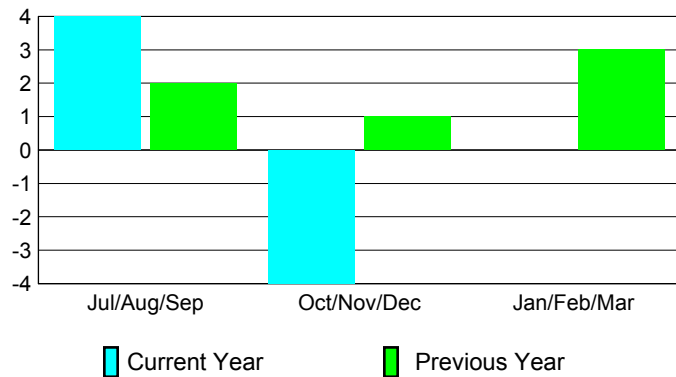

2012-2013 GMT Reports for District (or Undistricted) **District 324B4**

GMT: **M NAGARAJAN**

Location: **INDIA**

GMT CA: **6**

**CLUBS**

Club Results  
2012-2013

Clubs  
2011-2012

Month	New Club Goal	Actual New Clubs	Actual Dropped Clubs	Gain/Loss of Clubs	Gain/Loss of Clubs
Jul/Aug/Sep		4	0	4	2
Oct/Nov/Dec		2	-6	-4	1
Jan/Feb/Mar					3
<b>Totals</b>		<b>6</b>	<b>-6</b>	<b>0</b>	<b>6</b>

**Club Results 2012-2013**

Goal, New, Dropped, Gain/Loss

**Comparison of Club Gain/Loss**

Current Year Compared to the Previous Year

**YTD Status Quo Clubs 2012-2013**

Status Quo Clubs Compared to Status Quo Members